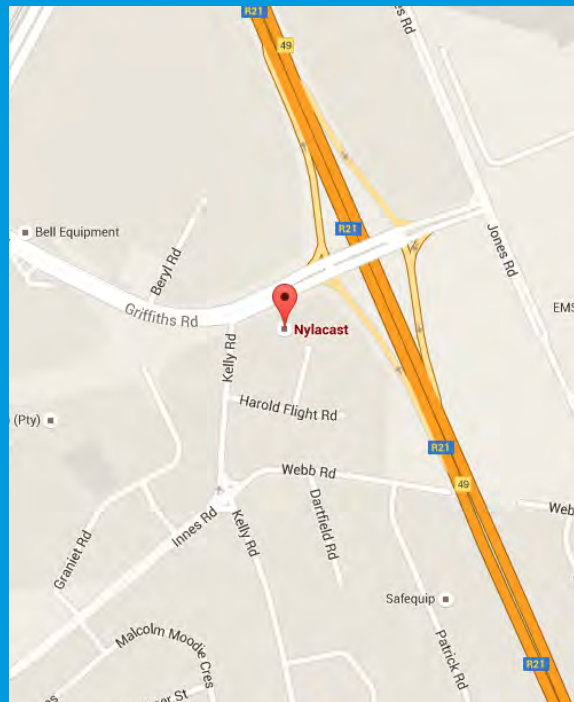

Getting Here

Here's the address for working out your quickest route:

Nylacast SA (Pty) Ltd
8 Burry Koen Street
Jet Park
Johannesburg, Gauteng'
South Africa

Tel: 00 2711 397 7077

Email: nylacast@mweb.co.za

By Car

Please use postcode **1469** for sat nav directions. This will bring you to Burry Koen Street.

Parking

There is visitor parking to the right of the main reception.